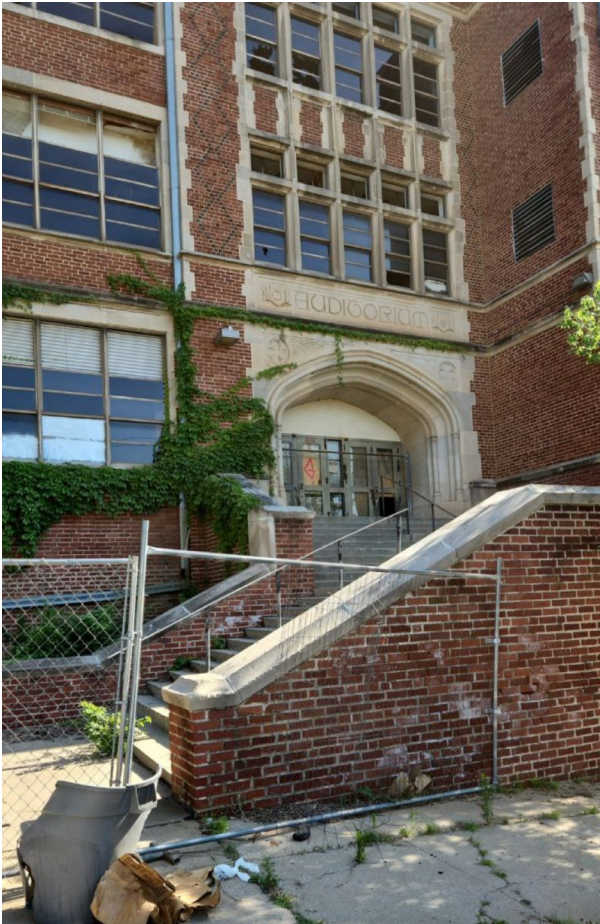

South Auditorium Entrance