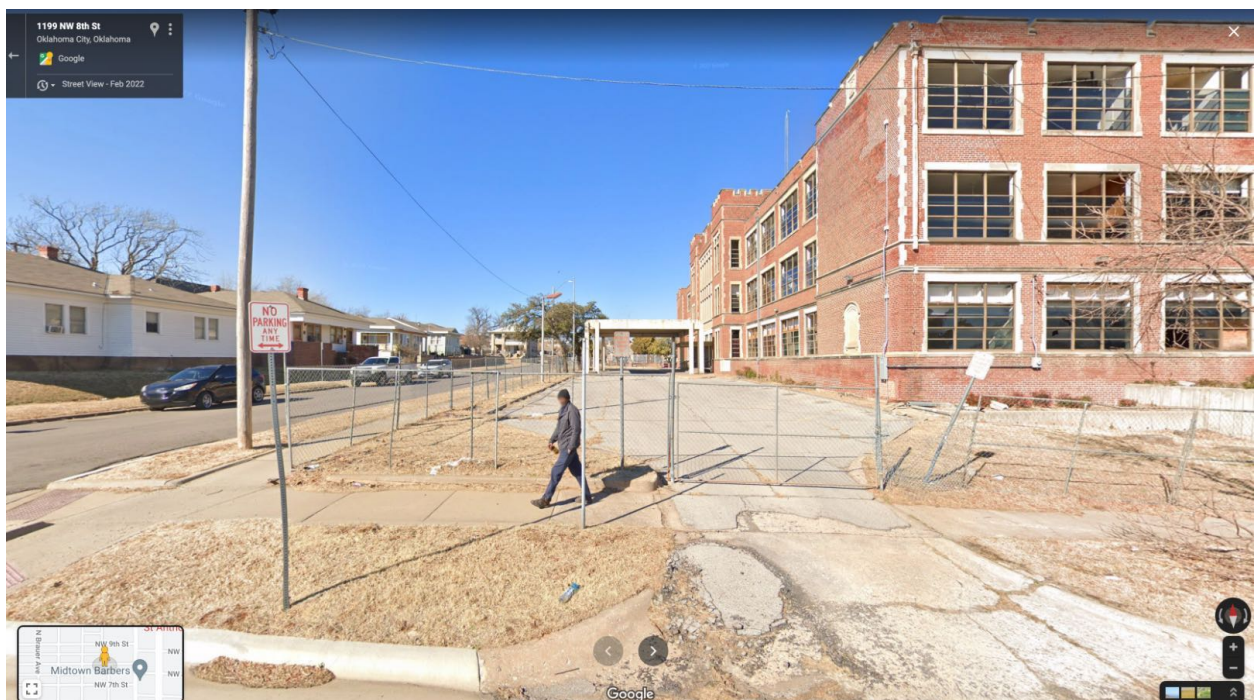

# OKCPS Building @ 900 N. Klein

*\*\*\*These pictures were taken by Sam Fredrickson on 06/22/2022.*

## West Entrance

# Southeast Corner of the Building

**Northside**

Good spot to put your boot and hop over.

# July 12, 2002

Picture taken by a Metro Park neighbor.

- This man is heading into the building with this large ladder.
- Apparently has some important home improvements to make.