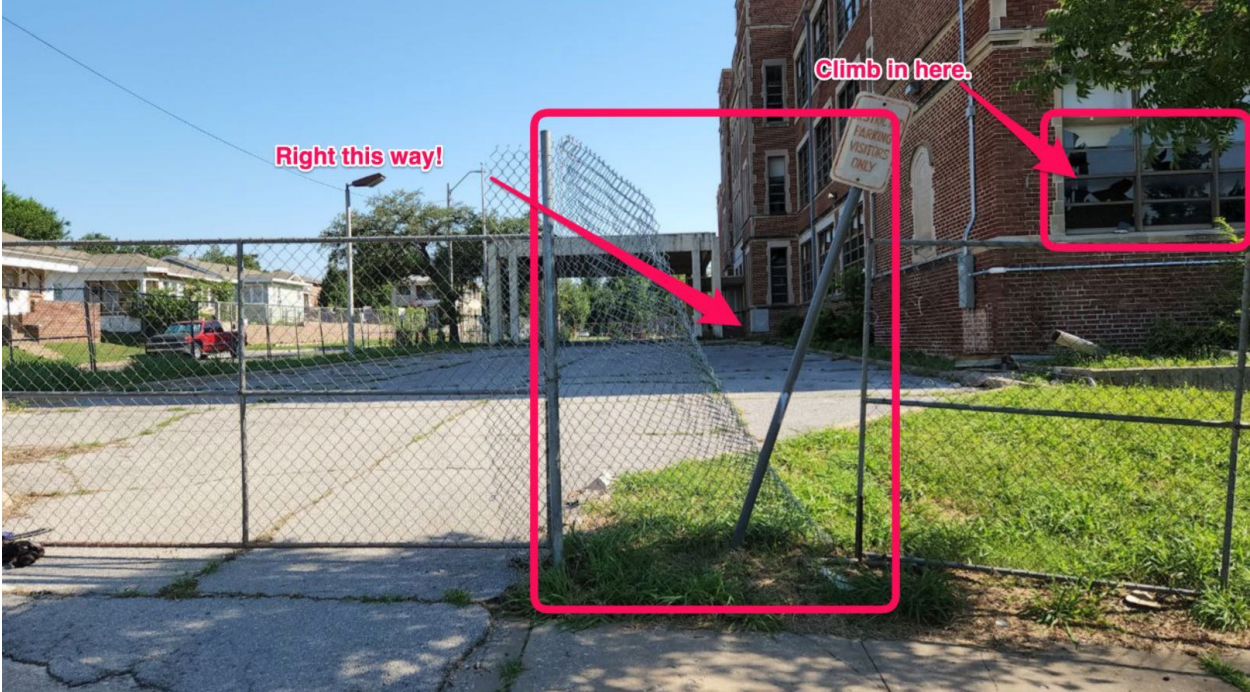

Southwest Corner of Property